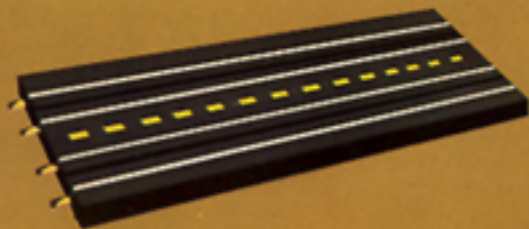

# roadracing track and accessories

9300 6" Straight

SUGGESTED  
LIST PRICE  
2 for \$1.50

9301 9" Straight

SUGGESTED  
LIST PRICE  
2 for \$1.50

**BACHMANN  
EXCLUSIVE**

9302 9" Straight Plug in Terminal

SUGGESTED  
LIST PRICE  
1.25