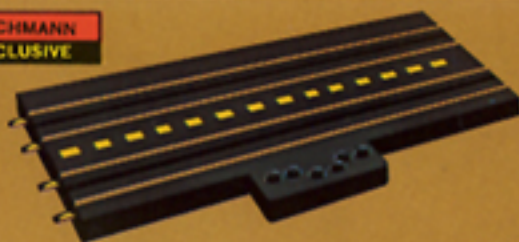

# roadracing track and accessories

9300 6" Straight

SUGGESTED  
LIST PRICE  
2 for \$1.50

9301 9" Straight

SUGGESTED  
LIST PRICE  
2 for \$1.50

**BACHMANN  
EXCLUSIVE**

9302 9" Straight Plug in Terminal

SUGGESTED  
LIST PRICE  
1.25