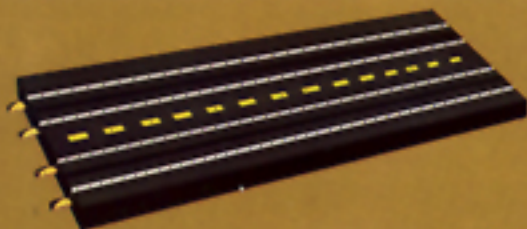

## scale track and accessories

9300 6" Straight

SUGGESTED  
LIST PRICE  
2 for \$1.50

9301 9" Straight

SUGGESTED  
LIST PRICE  
2 for \$1.50**BACHMANN  
EXCLUSIVE**

9302 9" Straight Plug in Terminal

SUGGESTED  
LIST PRICE  
1.25SUGGESTED  
LIST PRICE