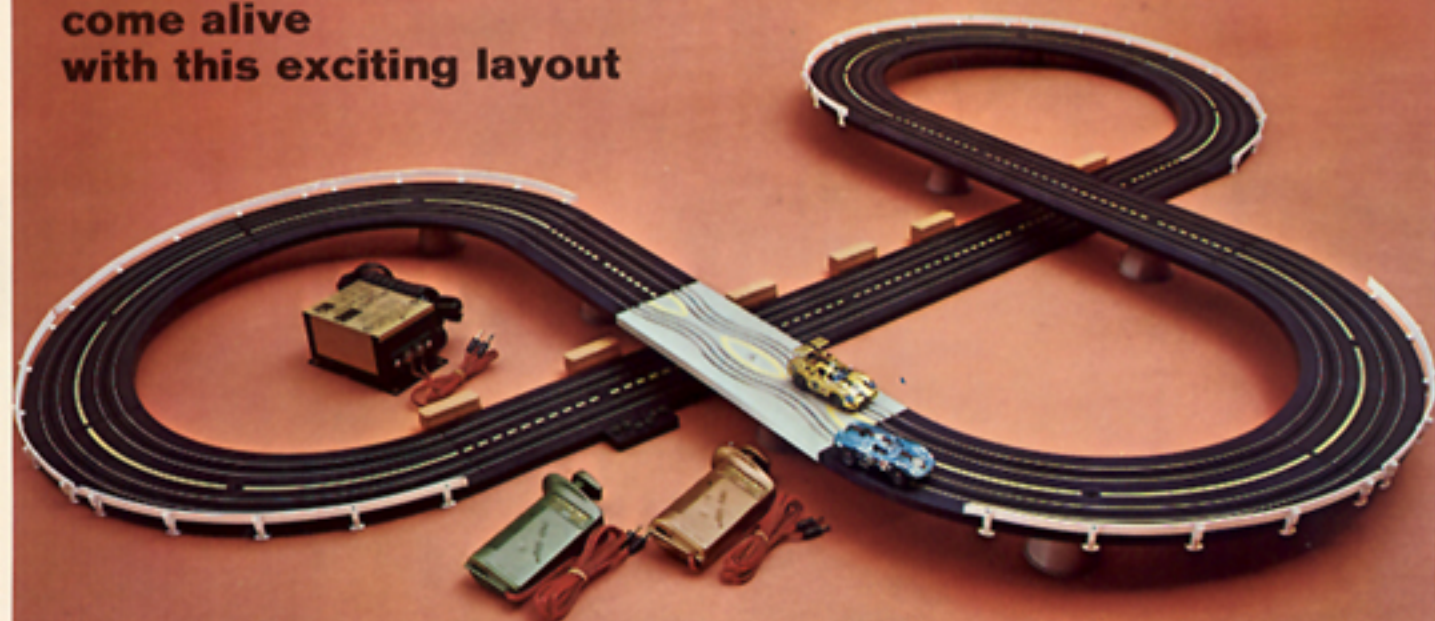

**BACHMANN
EXCLUSIVE**

BACHMANN COMPUTER ENGINEERED "POWER FLOW" WIDE RAIL TRACK! Solid nickel silver inverted T-rail track eliminates excessive wear and grooving on pick ups . . . wider surface guarantees positive power flow without skips . . . non-corroding, less cleaning, full power whenever you want it!

**BACHMANN
EXCLUSIVE**

BACHMANN "PRO GRIP" VARIABLE SPEED CONTROLLER . . . Twin ceramic cores for cool handling, instant response . . . fits comfortably in your hand.

**BACHMANN
EXCLUSIVE**

BACHMANN'S "SIMPLIMATIC" PLUG-IN WIRING SYSTEM — NO wire stripping, NO screw drivers, NO rat's nest, or crossed wires!

TRIPLE CURVE DAREDEVIL SET

**HO roadrace thrills
come alive
with this exciting layout**

2 super BACHMANN "Blaster" cars roar around the turns on this highly competitive layout featuring over 12 feet of running track . . . "Simplimatic" plug-in wiring system . . . "Power-Flow" track . . . "Pro-Grip" controllers. Thrill-Show Obstacle Course . . . Layout 46"x34".

9011

SUGGESTED LIST PRICE

\$25.00

COMPLETE SET INCLUDES:

2—Deluxe Blaster Racing Cars
8—9" Radius Curved Track
2—9" Straight Track
1—9" Straight Terminal Track
3—6" Straight Track

2—4 1/2" Chicane Adaptor Track
8 pc.—Thrill-Show Obstacle Set
8—Guard Rails
6—Hay Bales
10—Pier Supports